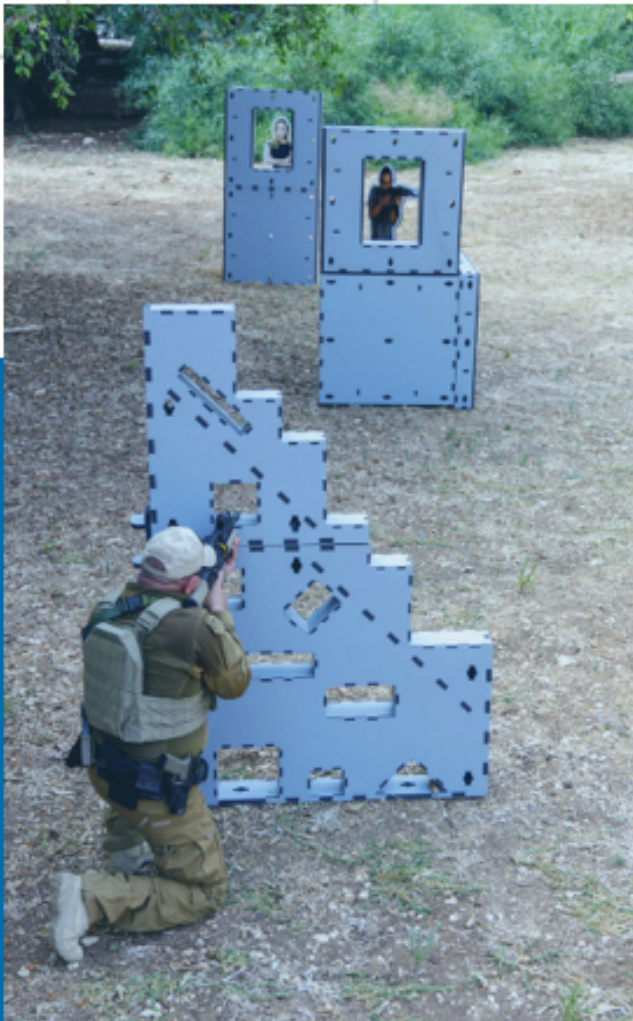

CQB TACTICAL TRACK

TRANGO
SYSTEMS
SMART TRAINING SYSTEMS

BASIC KIT